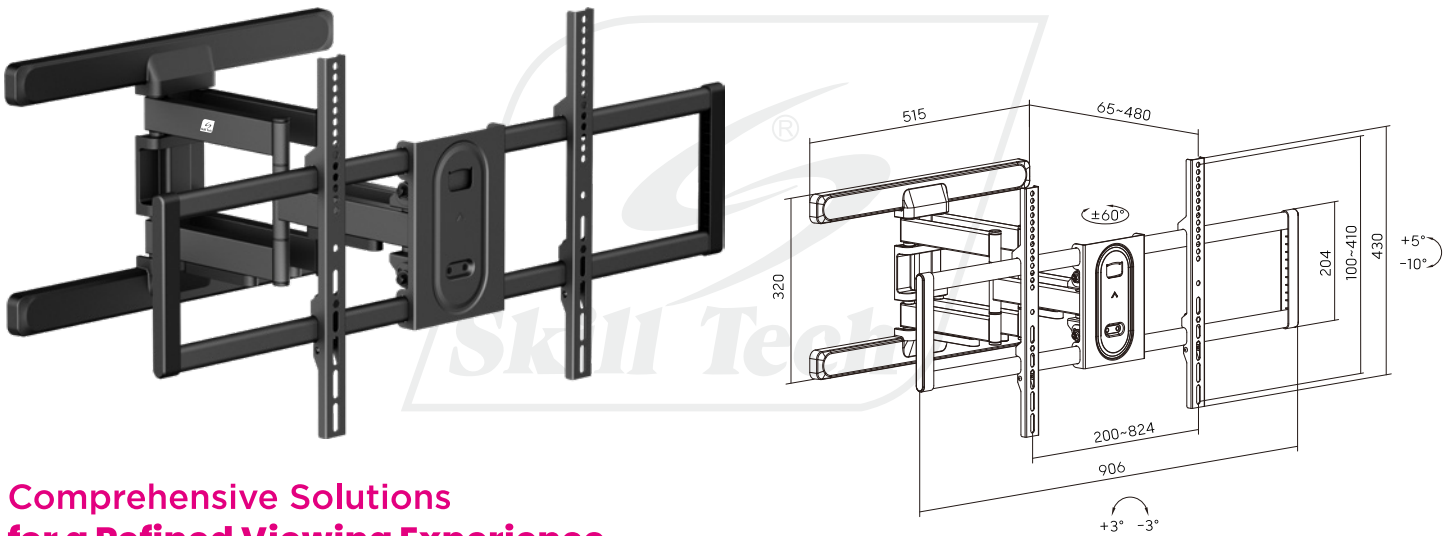

SH 840P

Heavy-Duty Full-Motion TV Wall Mount

For Most 43"-100" flat & curved TVs

Dimensions (mm)

Comprehensive Solutions for a Refined Viewing Experience

- 
Screen Size
 43"-100"
- 
VESA Compatible
 200x200 300x200 400x200
 300x300 400x300 400x400
 600x400 800x400
- 
Weight Capacity
 60kg/132lbs
- 
Profile to Wall
 65-480mm/
 2.6"-18.9"
- 
Tilt Range
 +5° ~ -10°
- 
Swivel Range
 +60° ~ -60°
- 
Screen Level
 +3° ~ -3°
- 
Cable Management
- 
Curved TV

Easy to install
simply hang the TVs to the mounts.

Cable Management
keeps everything organized.

Decorative Covers
for a more clean and elegant look.