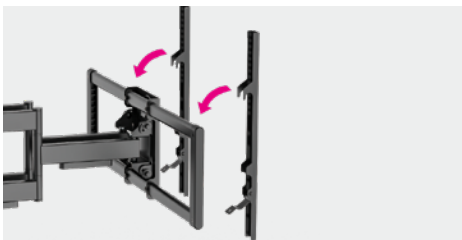

SH 840P

Heavy-Duty Full-Motion TV Wall Mount

For Most 43"-100" flat & curved TVs

Dimensions (mm)

Comprehensive Solutions for a Refined Viewing Experience

- 
Screen Size
 43"-100"
- 
VESA Compatible
 200x200 300x200 400x200
 300x300 400x300 400x400
 600x400 800x400
- 
Weight Capacity
 60kg/132lbs
- 
Profile to Wall
 65-480mm/
 2.6"-18.9"
- 
Tilt Range
 +5° ~ -10°
- 
Swivel Range
 +60° ~ -60°
- 
Screen Level
 +3° ~ -3°
- 
Cable Management
- 
Curved TV

Easy to install
simply hang the TVs to the mounts.

Cable Management
keeps everything organized.

Decorative Covers
for a more clean and elegant look.