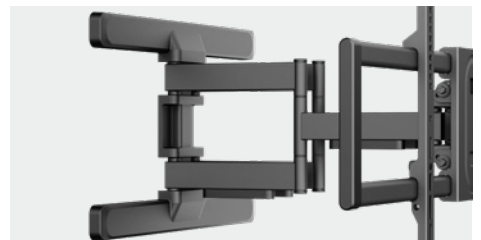

SH 840P

Heavy-Duty Full-Motion TV Wall Mount

For Most 43"-100" flat & curved TVs

Dimensions (mm)

Comprehensive Solutions for a Refined Viewing Experience

- 
Screen Size
 43"-100"
- 
VESA Compatible
 200x200 300x200 400x200
 300x300 400x300 400x400
 600x400 800x400
- 
Weight Capacity
 60kg/132lbs
- 
Profile to Wall
 65-480mm/
 2.6"-18.9"
- 
Tilt Range
 +5° ~ -10°
- 
Swivel Range
 +60° ~ -60°
- 
Screen Level
 +3° ~ -3°
- 
Cable Management
- 
Curved TV

Easy to install
simply hang the TVs to the mounts.

Cable Management
keeps everything organized.

Decorative Covers
for a more clean and elegant look.